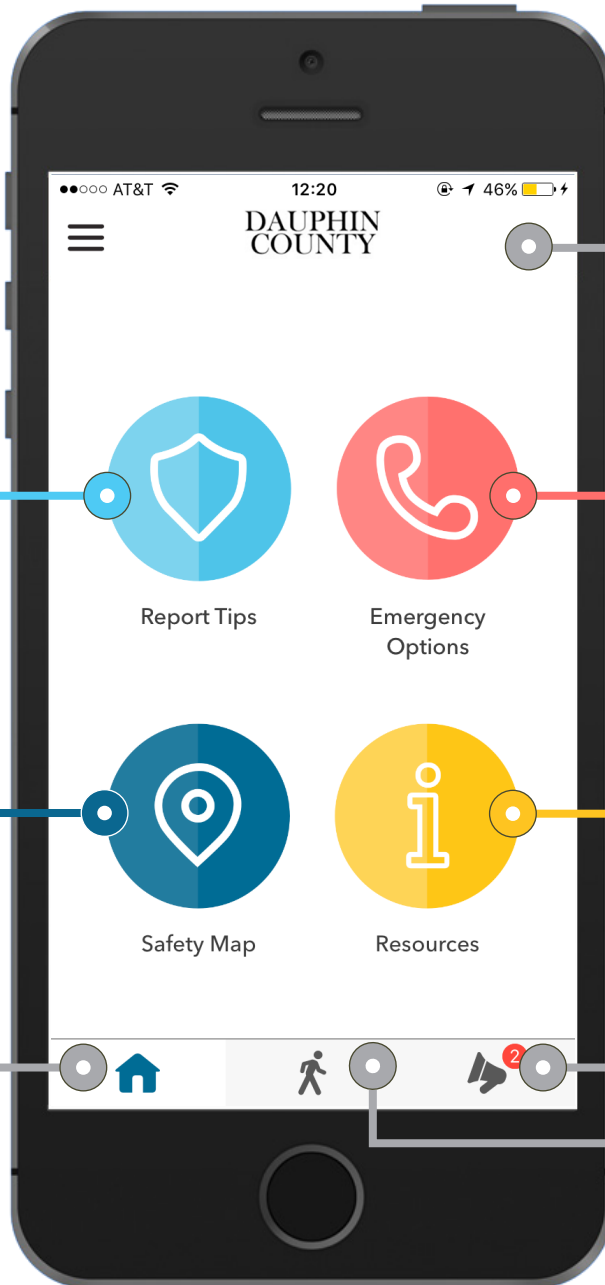

LiveSafe® | DAUPHIN COUNTY

Safety. In everyone's hands.

Get LiveSafe

Download "LiveSafe" from the App Store or Google Play. Register and fill out your profile. Select "Dauphin County". Enter your Dauphin County email address. You're set!

Share info with safety and security

Submit tips related to safety concerns. Attach a photo, video, or audio file. You can even do it anonymously.

Request help in an emergency

Quickly access emergency numbers. Safety officials can leverage location-data in an emergency, allowing for faster response times.

Know what's around you

Use the Safety Map to see pertinent safety locations and nearby incidents.

Access resources

Have fast access to emergency procedures, organization resources, building locations, and more.

Tab navigation: Home

Keeps Dauphin County-related functionality in one place within the app.

Tab navigation: SafeWalk and Notifications

Makes it easier to quickly start a peer-to-peer SafeWalk and access broadcast messages.